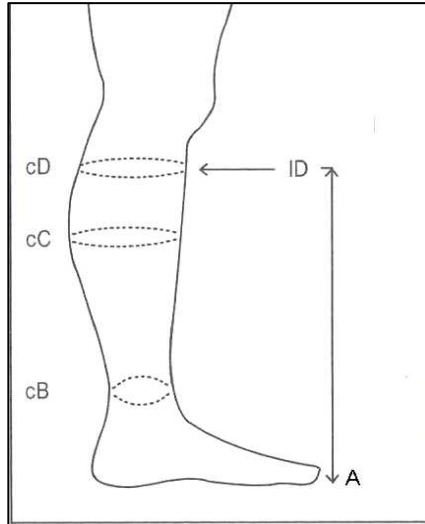

Compression Socks Sizing Chart

Circumference (cm)					
SIZE	S	M	L	XL	XXL
cB	19 - 21	21-23	23-25	25-27	27-29
cC	29 - 34	33-37	36-41	40-45	44-47
cD	25 - 31	30-36	35-40	38-45	44-48
Length (cm)					
	S	M	L	XL	XXL
Length (cm)	38-39	39-40	40-41	41-42	42-43